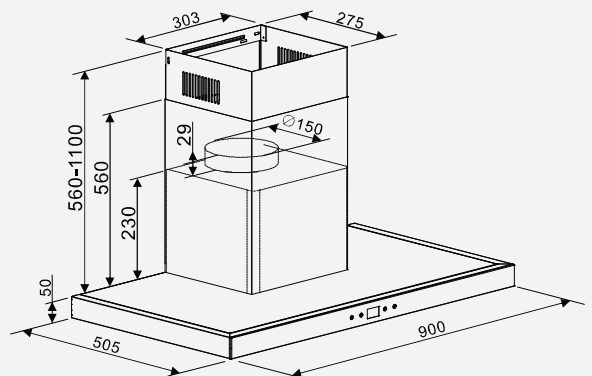

Your Ventilation answer.
A healthy home creates
a happy kiwi home.

Rangehood Box

900MM, 1000M3H
GLASS

RB9G1000

- 3 Speed Settings
- 1000m3/hr Air Movement Capacity
- Removable Aluminium Mesh Filters
- LED Lights
- Touch Control
- Noise 62db
- 900mm x 505mm x 610-1150mm max